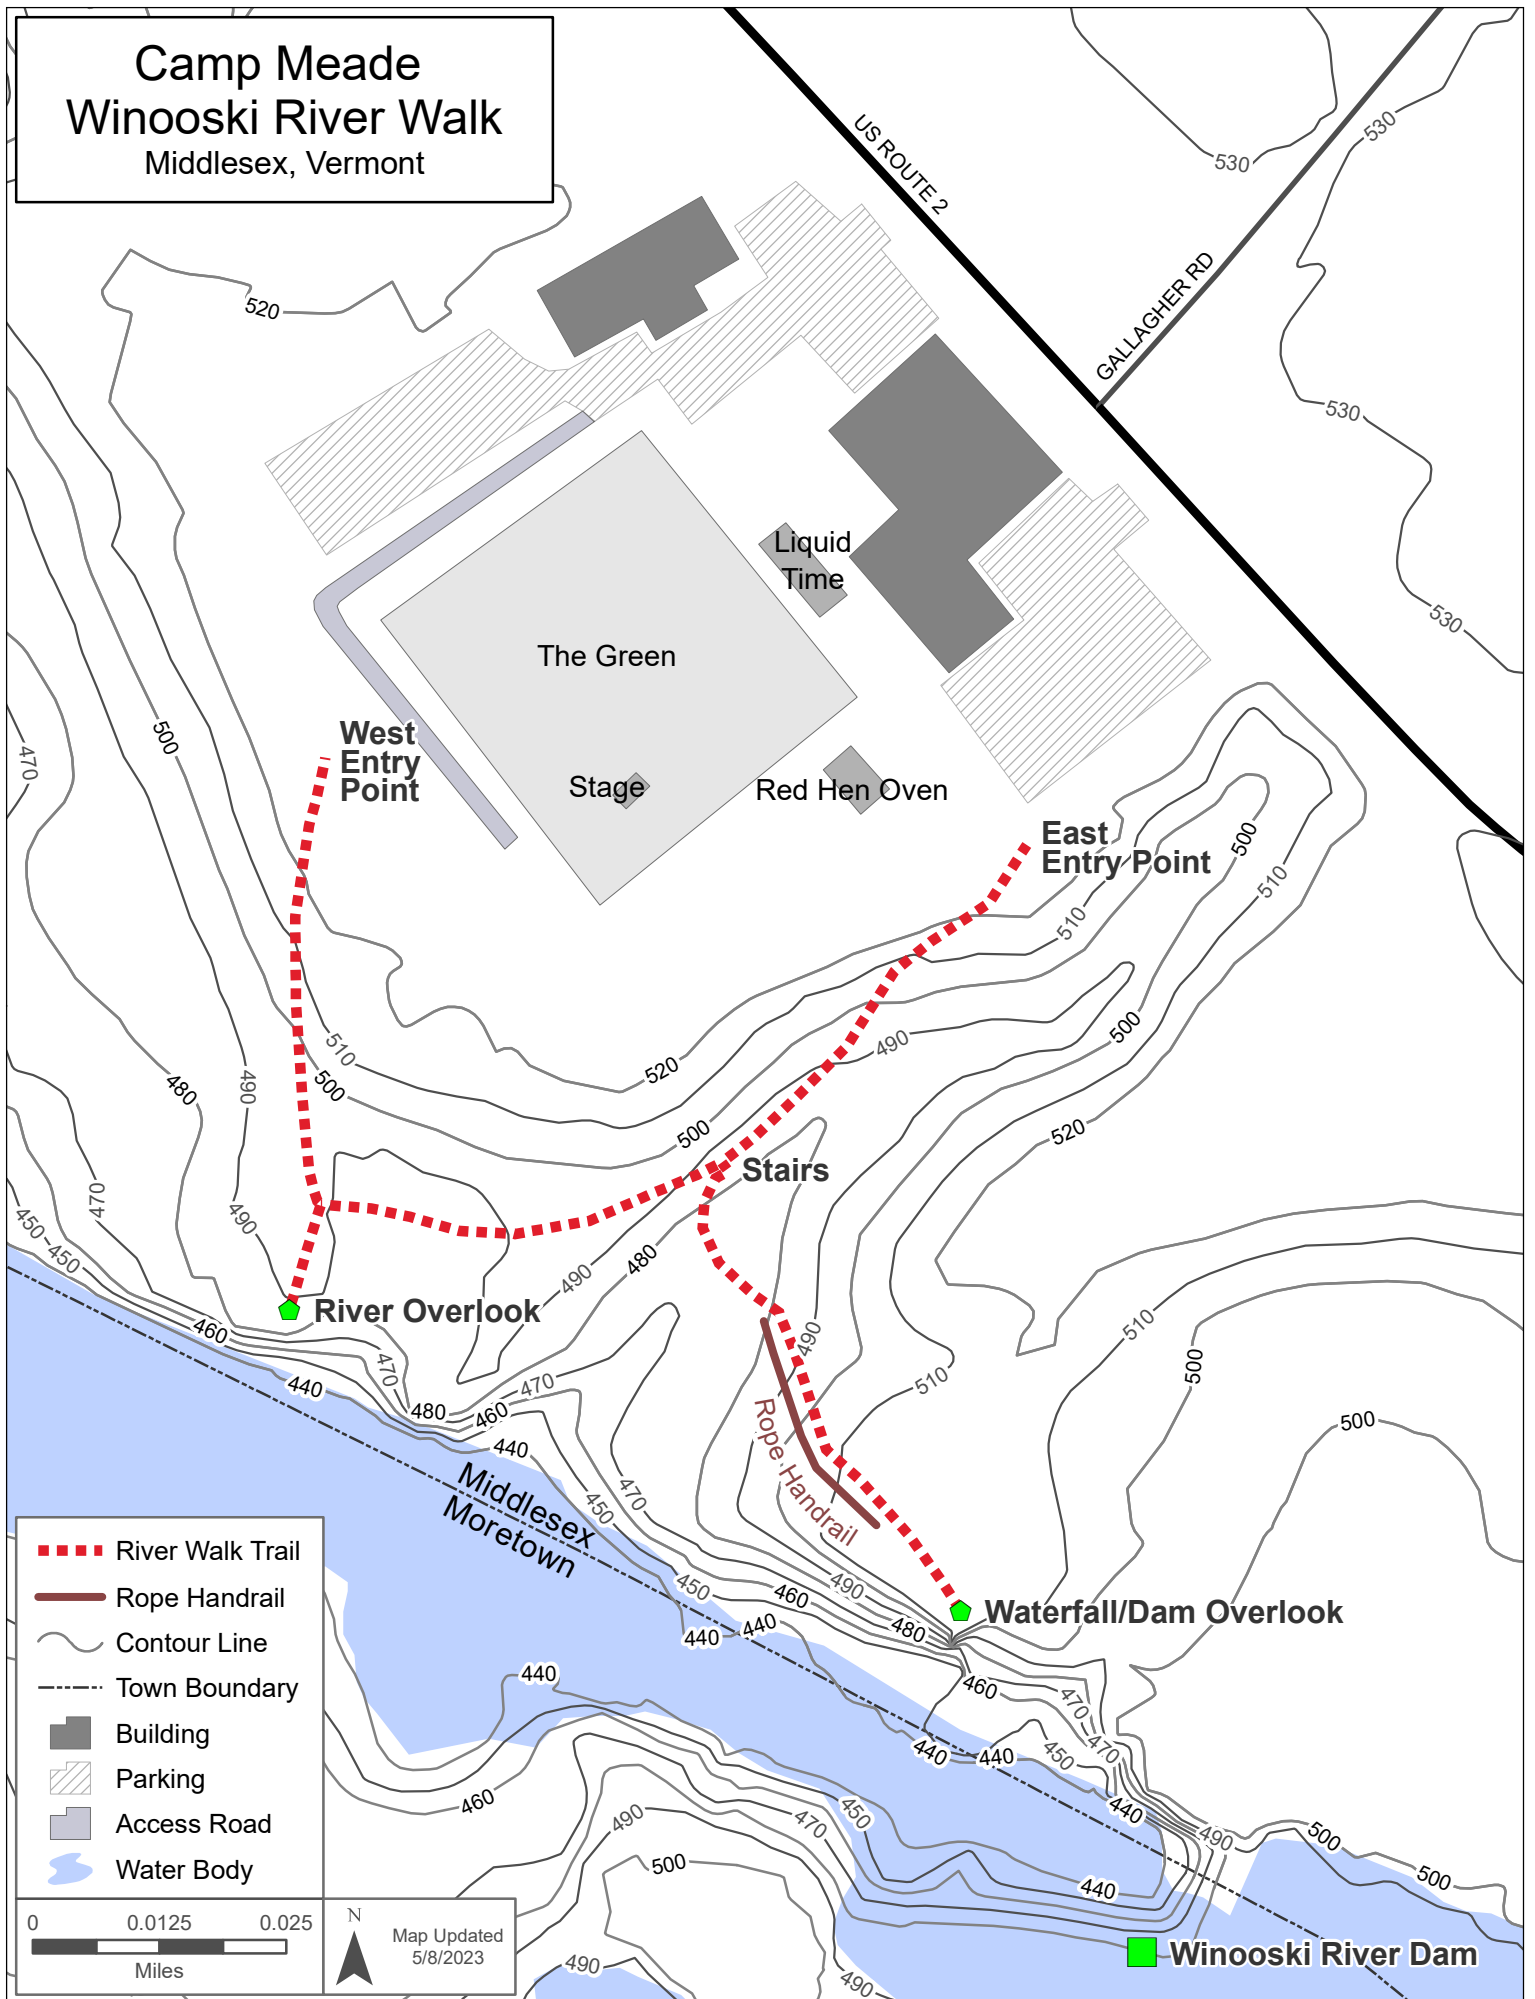

Camp Meade Winooski River Walk

Middlesex, Vermont

- River Walk Trail
- Rope Handrail
- ~ Contour Line
- - - Town Boundary
- Building
- ▨ Parking
- ▭ Access Road
- Water Body

0 0.0125 0.025
Miles

N
Map Updated
5/8/2023

■ Winooski River Dam